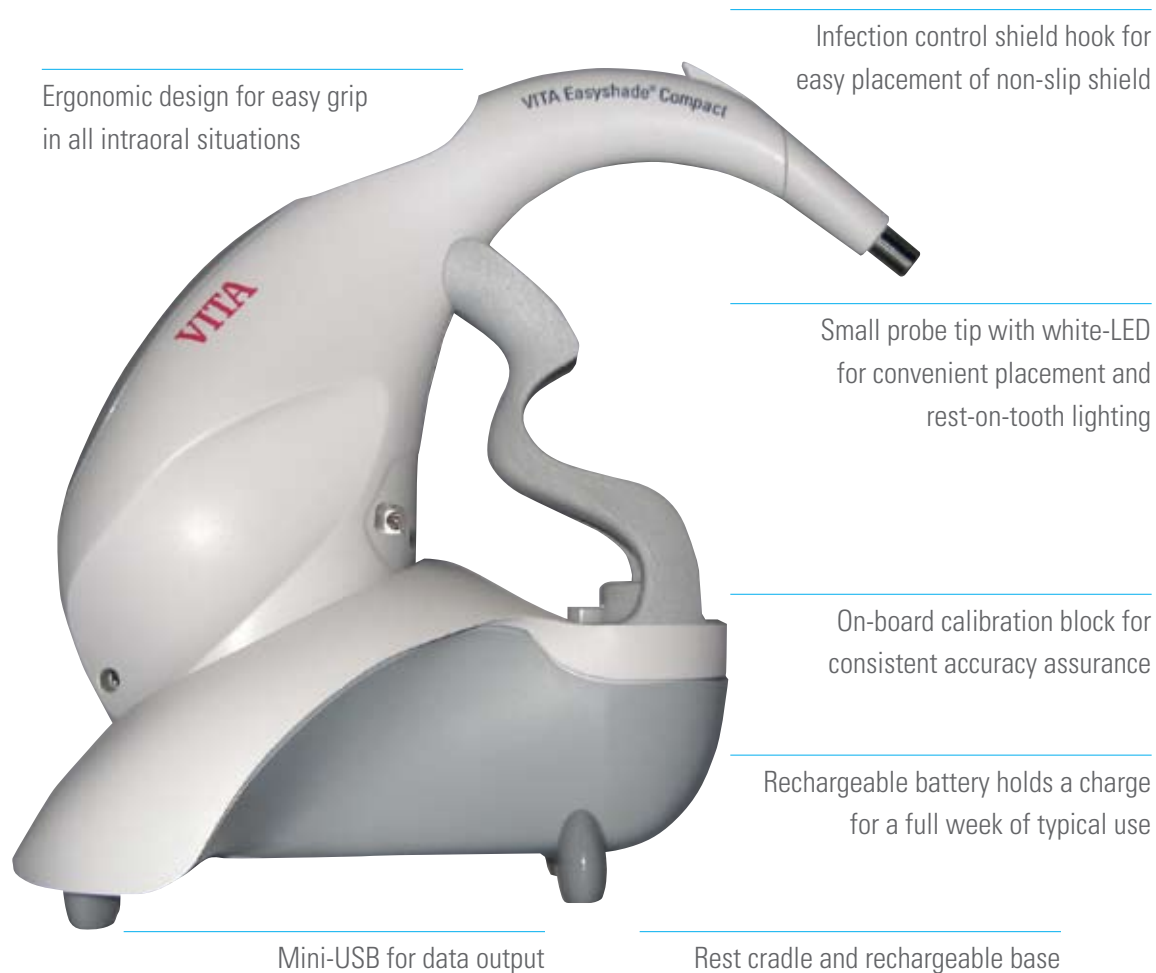

VIDENT[™]

800-828-3839 800-263-4778 in Canada
www.vident.com • www.easyshadecompact.com

VITA[®]

VITA Easyshade[®] Compact

VIDENT[™]

VITA[®]

Total Shade Control in the Palm of Your Hand.

The all-new VITA Easyshade Compact delivers the fastest, easiest way to measure tooth shades under any lighting condition. Easyshade Compact gives you the ability to conquer the trickiest shade challenges all day, every day, instantly and accurately. Now you can measure natural teeth, check restoration shades and track bleaching progress with the push of a button.

VITA Easyshade[®] Compact

Cordless, Sleek and Incredibly Fast.

The pressure of getting a perfect shade match has never been higher due to patients' increased attention to esthetic appearance. The VITA Easyshade Compact quickly and precisely measures 16 VITA Classical Shades, 29 VITA System 3D-Master® shades and even those hard-to-see intermediate shades. High-esthetics with VITA materials has never been easier to achieve.

VITA Easyshade® Compact

Powerful Plug-and-Play Features.

The amazing design of Easyshade Compact hints at the powerful technology working underneath its sleek shell. Spectrophotometer technology, the latest OLED display and white-LED color-corrected lighting just for starters.

OLED display with easy-to-read icons

VITA Easyshade[®] Compact

Versatility and Flexibility.

Measure a single central, check crown accuracy before seating, get a more detailed shade analysis with a detailed map – it's all here with Easyshade Compact. And with built-in memory that stores the last 25 measurements, you never have to worry about forgetting the result.