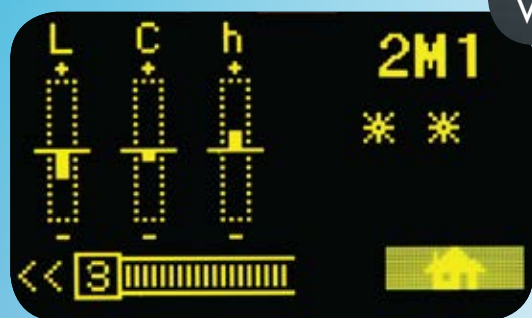

Quality Control at the Push of a Button.

For the dental laboratory, Easyshade Compact verifies shade accuracy during the buildup process to determine where adjustment may be required.

By displaying which color parameters need attention (value, chroma or hue), Easyshade Compact makes it a simple matter to know precisely which VITA 3D-Master or VITA Classical shades should be used to make shade corrections.